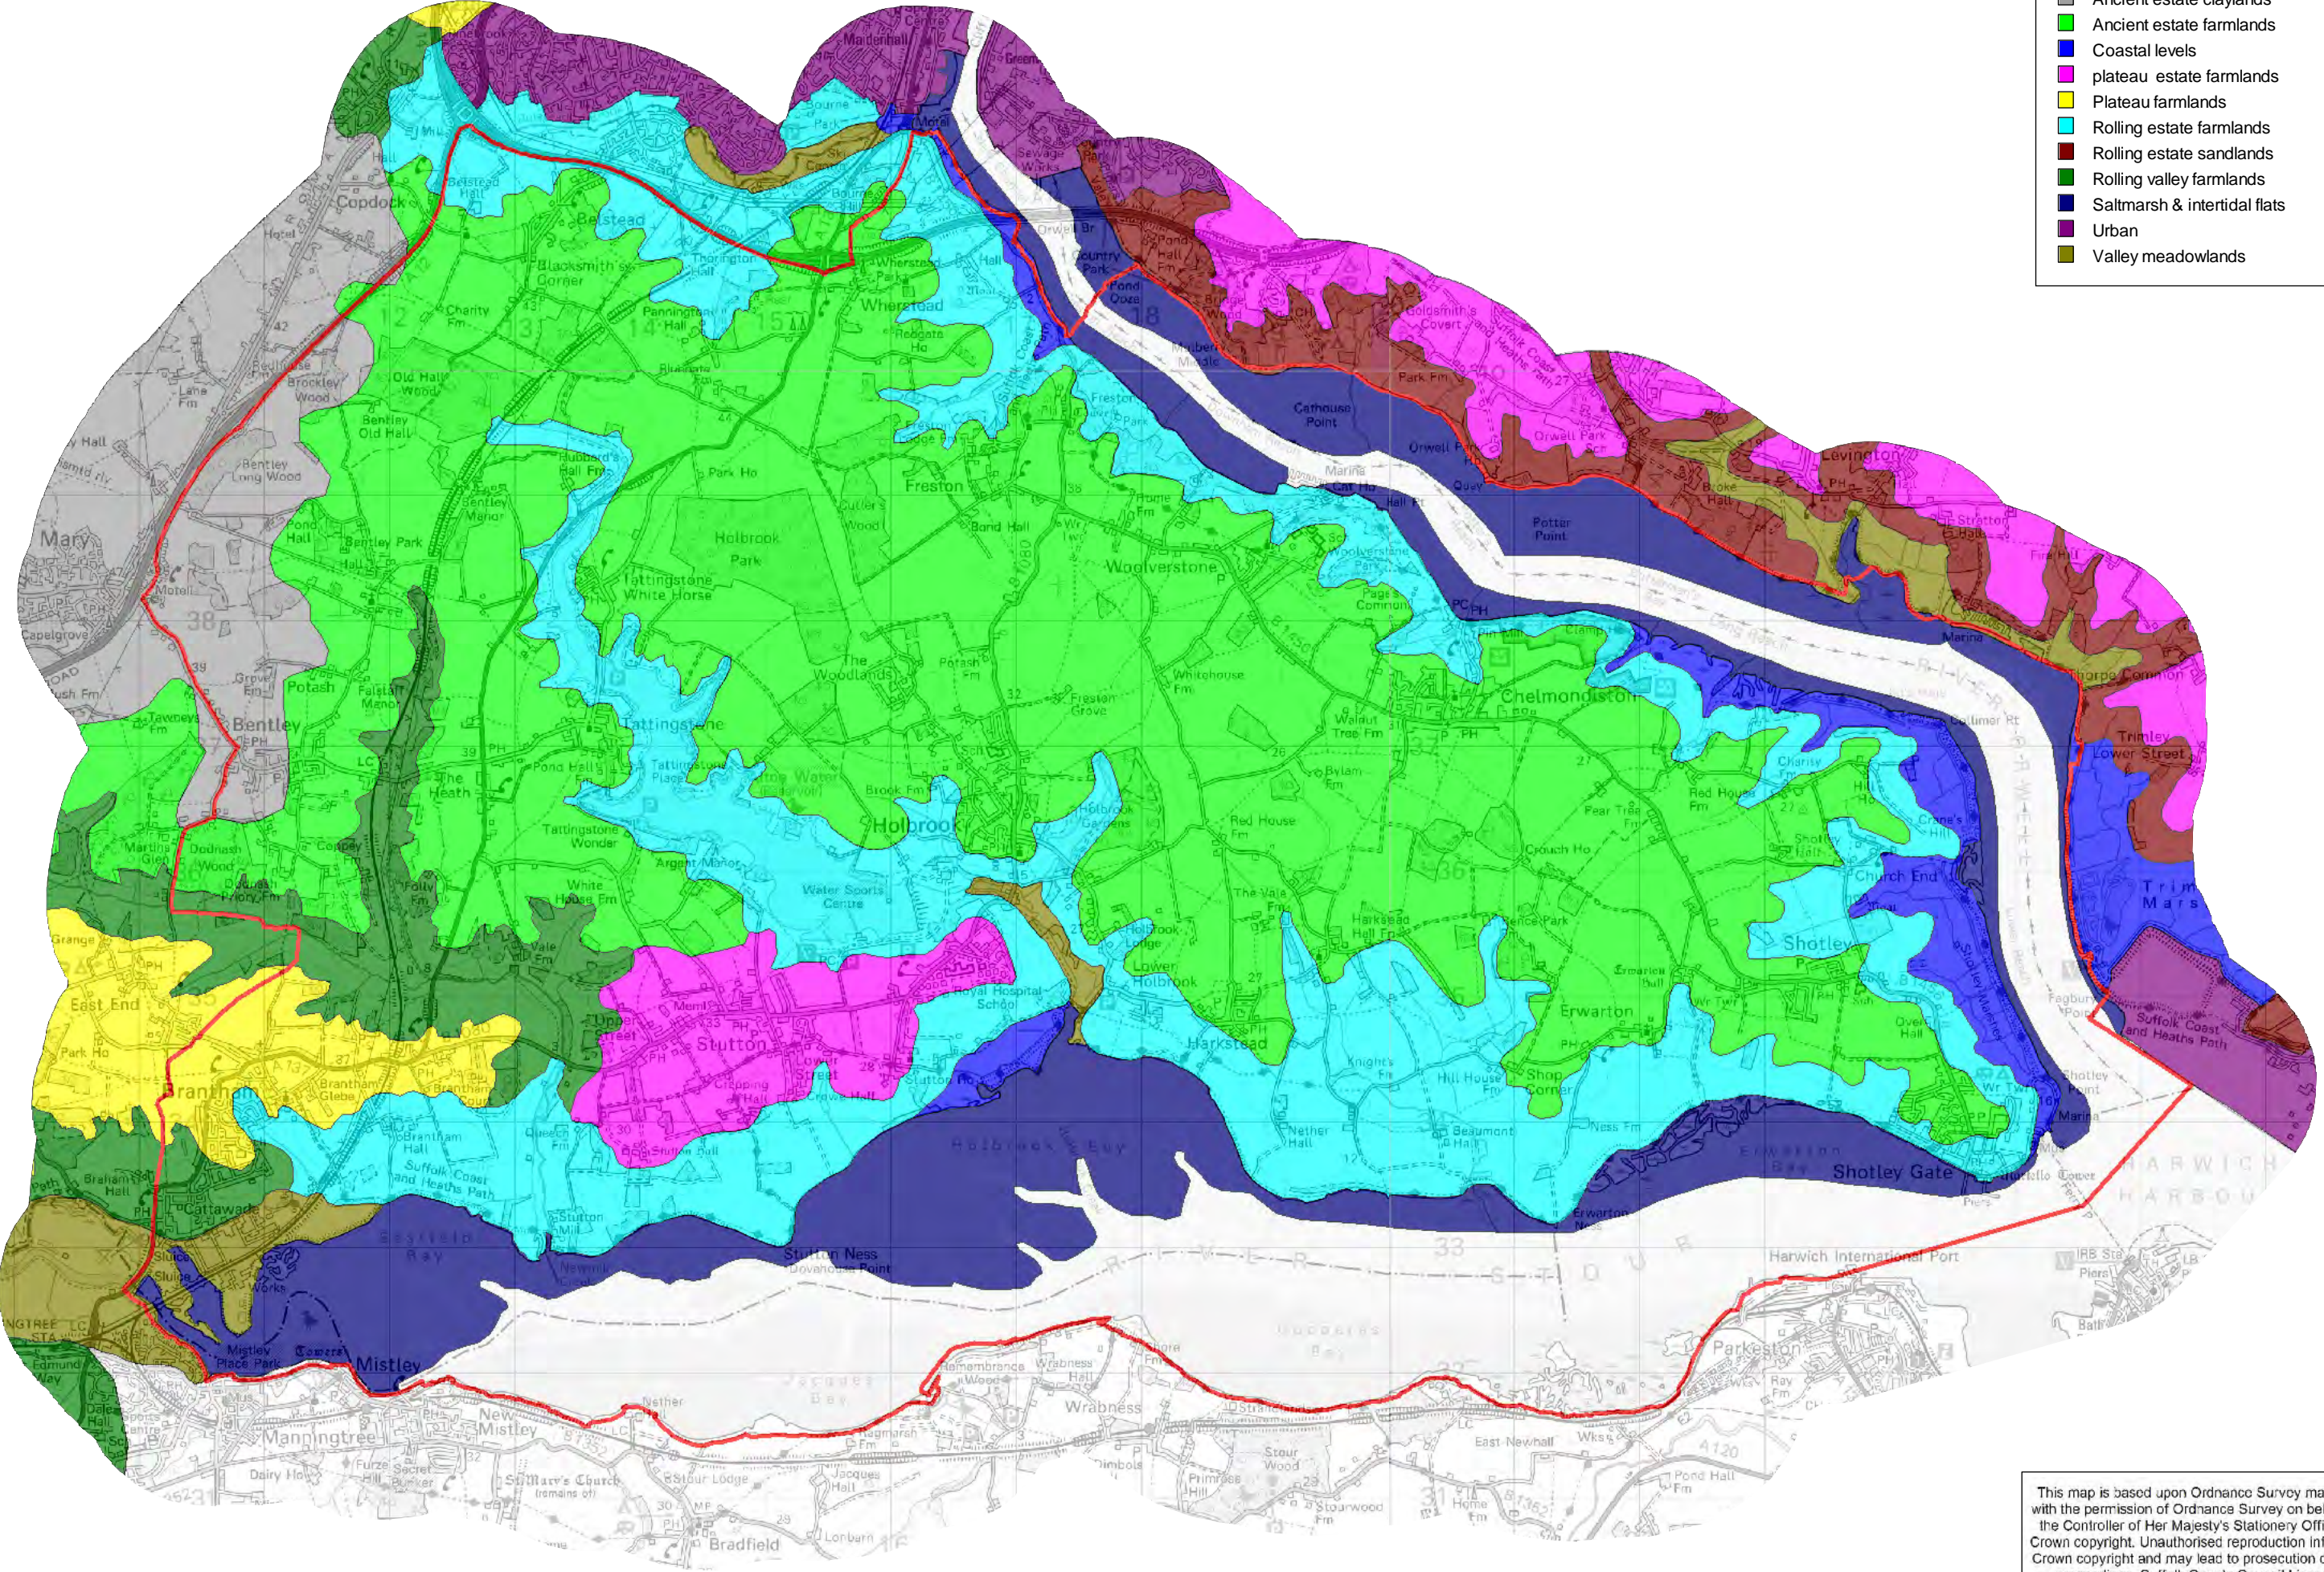

# Shotley Peninsula - Landscape Character Types

Shotley Peninsula Project Area

Landscape Character Types

- Ancient estate claylands
- Ancient estate farmlands
- Coastal levels
- plateau estate farmlands
- Plateau farmlands
- Rolling estate farmlands
- Rolling estate sandlands
- Rolling valley farmlands
- Saltmarsh & intertidal flats
- Urban
- Valley meadowlands

This map is based upon Ordnance Survey material with the permission of Ordnance Survey on behalf of the Controller of Her Majesty's Stationery Office © Crown copyright. Unauthorised reproduction infringes Crown copyright and may lead to prosecution or civil proceedings. Suffolk County Council Licence No. 100023395 (2009)